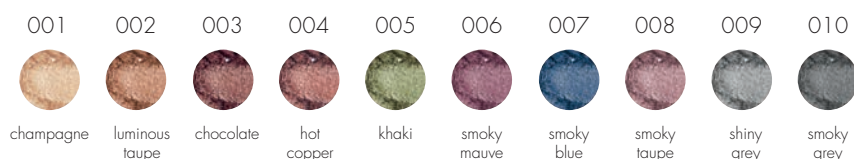

EYES

EYESHADOW

VAMPI
WET&DRY

040245A

VAMPI MATT

040246A

VAMPIEXTREME

040247A

240078

240248A