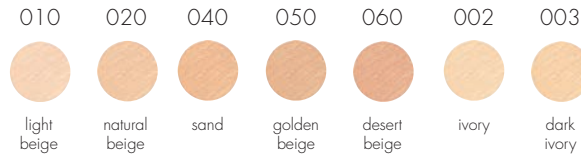

STICK FOUNDATION

SPF 15

BEAUTY TOUCH

050127A

COMPACT FOUNDATION

SPF 20

ACTIVE LIGHT

050081A

PROFESSIONALS BB CREAM

BB CREAM + PRIMER
ALL SKIN TYPES
050005

BB CREAM + PRIMER
COMBINATION TO OILY SKIN
050027

BB CREAM + ANTI-AGING TREATMENT
ALL SKIN TYPES
050042