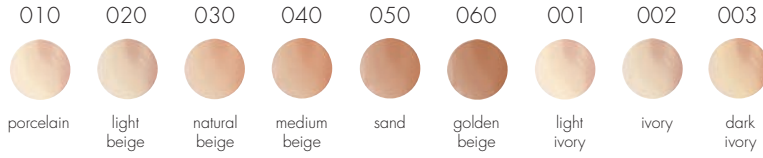

FLUID FOUNDATION

SPF 10

EXTREME MATT

050125A